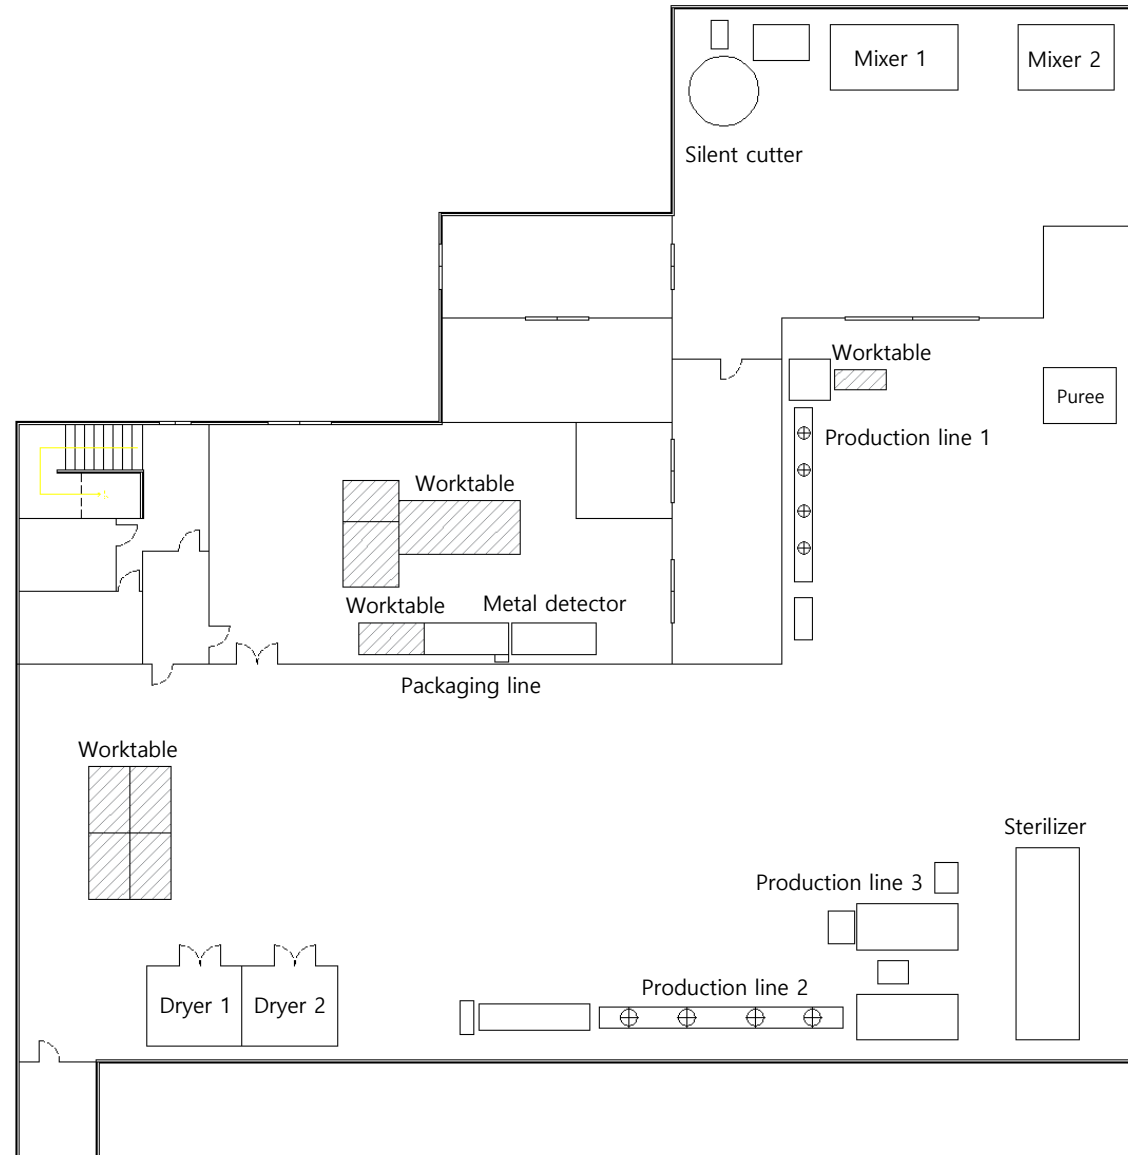

Petpartner sticks to the utmost quality and strict food safety standard
to keep the solid trust with the partners and customers.

01

Information

Location
Size and manufacturing scale
Layout
Production lines
Operation chart

01 Information Layout

3F

Office, meeting room, men's changing room and storage for subsidiary materials and ready products

2F

여자 탈의실

Women's changing room

1F

Production and packaging facility managed by HACCP certificate(to be obtained)

Rooms for hygiene facilities, raw material storage freezer, pretreatment, manufacturing, drying and packaging

01 Information

Production Line

Production capacity

- 7,000kg/8hr

01 Information

Operation chart

02 Patent / Certificate