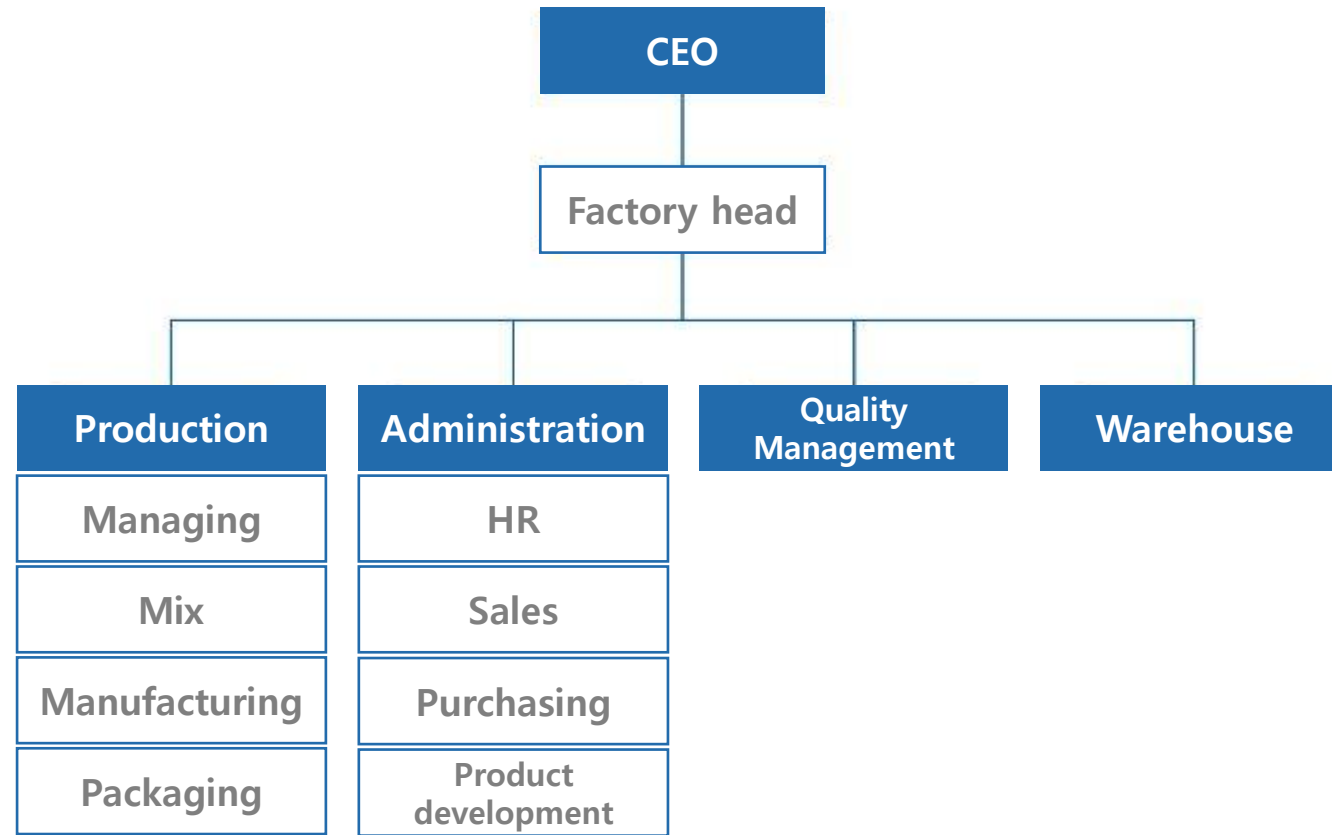

In 2015, the company started in distributing wide range of pet supplies.

Since then, Petpartner has been rapidly expanding the business.

With all the experiences and accumulated data,
the company once again expanded into pet food manufacturing.

Petpartner sticks to the utmost quality and strict food safety standard
to keep the solid trust with the partners and customers.

01

Information

Location
Size and manufacturing scale
Layout
Production lines
Operation chart

Rooms for hygiene facilities, raw material storage freezer, pretreatment, manufacturing, drying and packaging

01 Information

Production Line

Production capacity

- 7,000kg/8hr

01 Information

Operation chart

02 Patent / Certificate